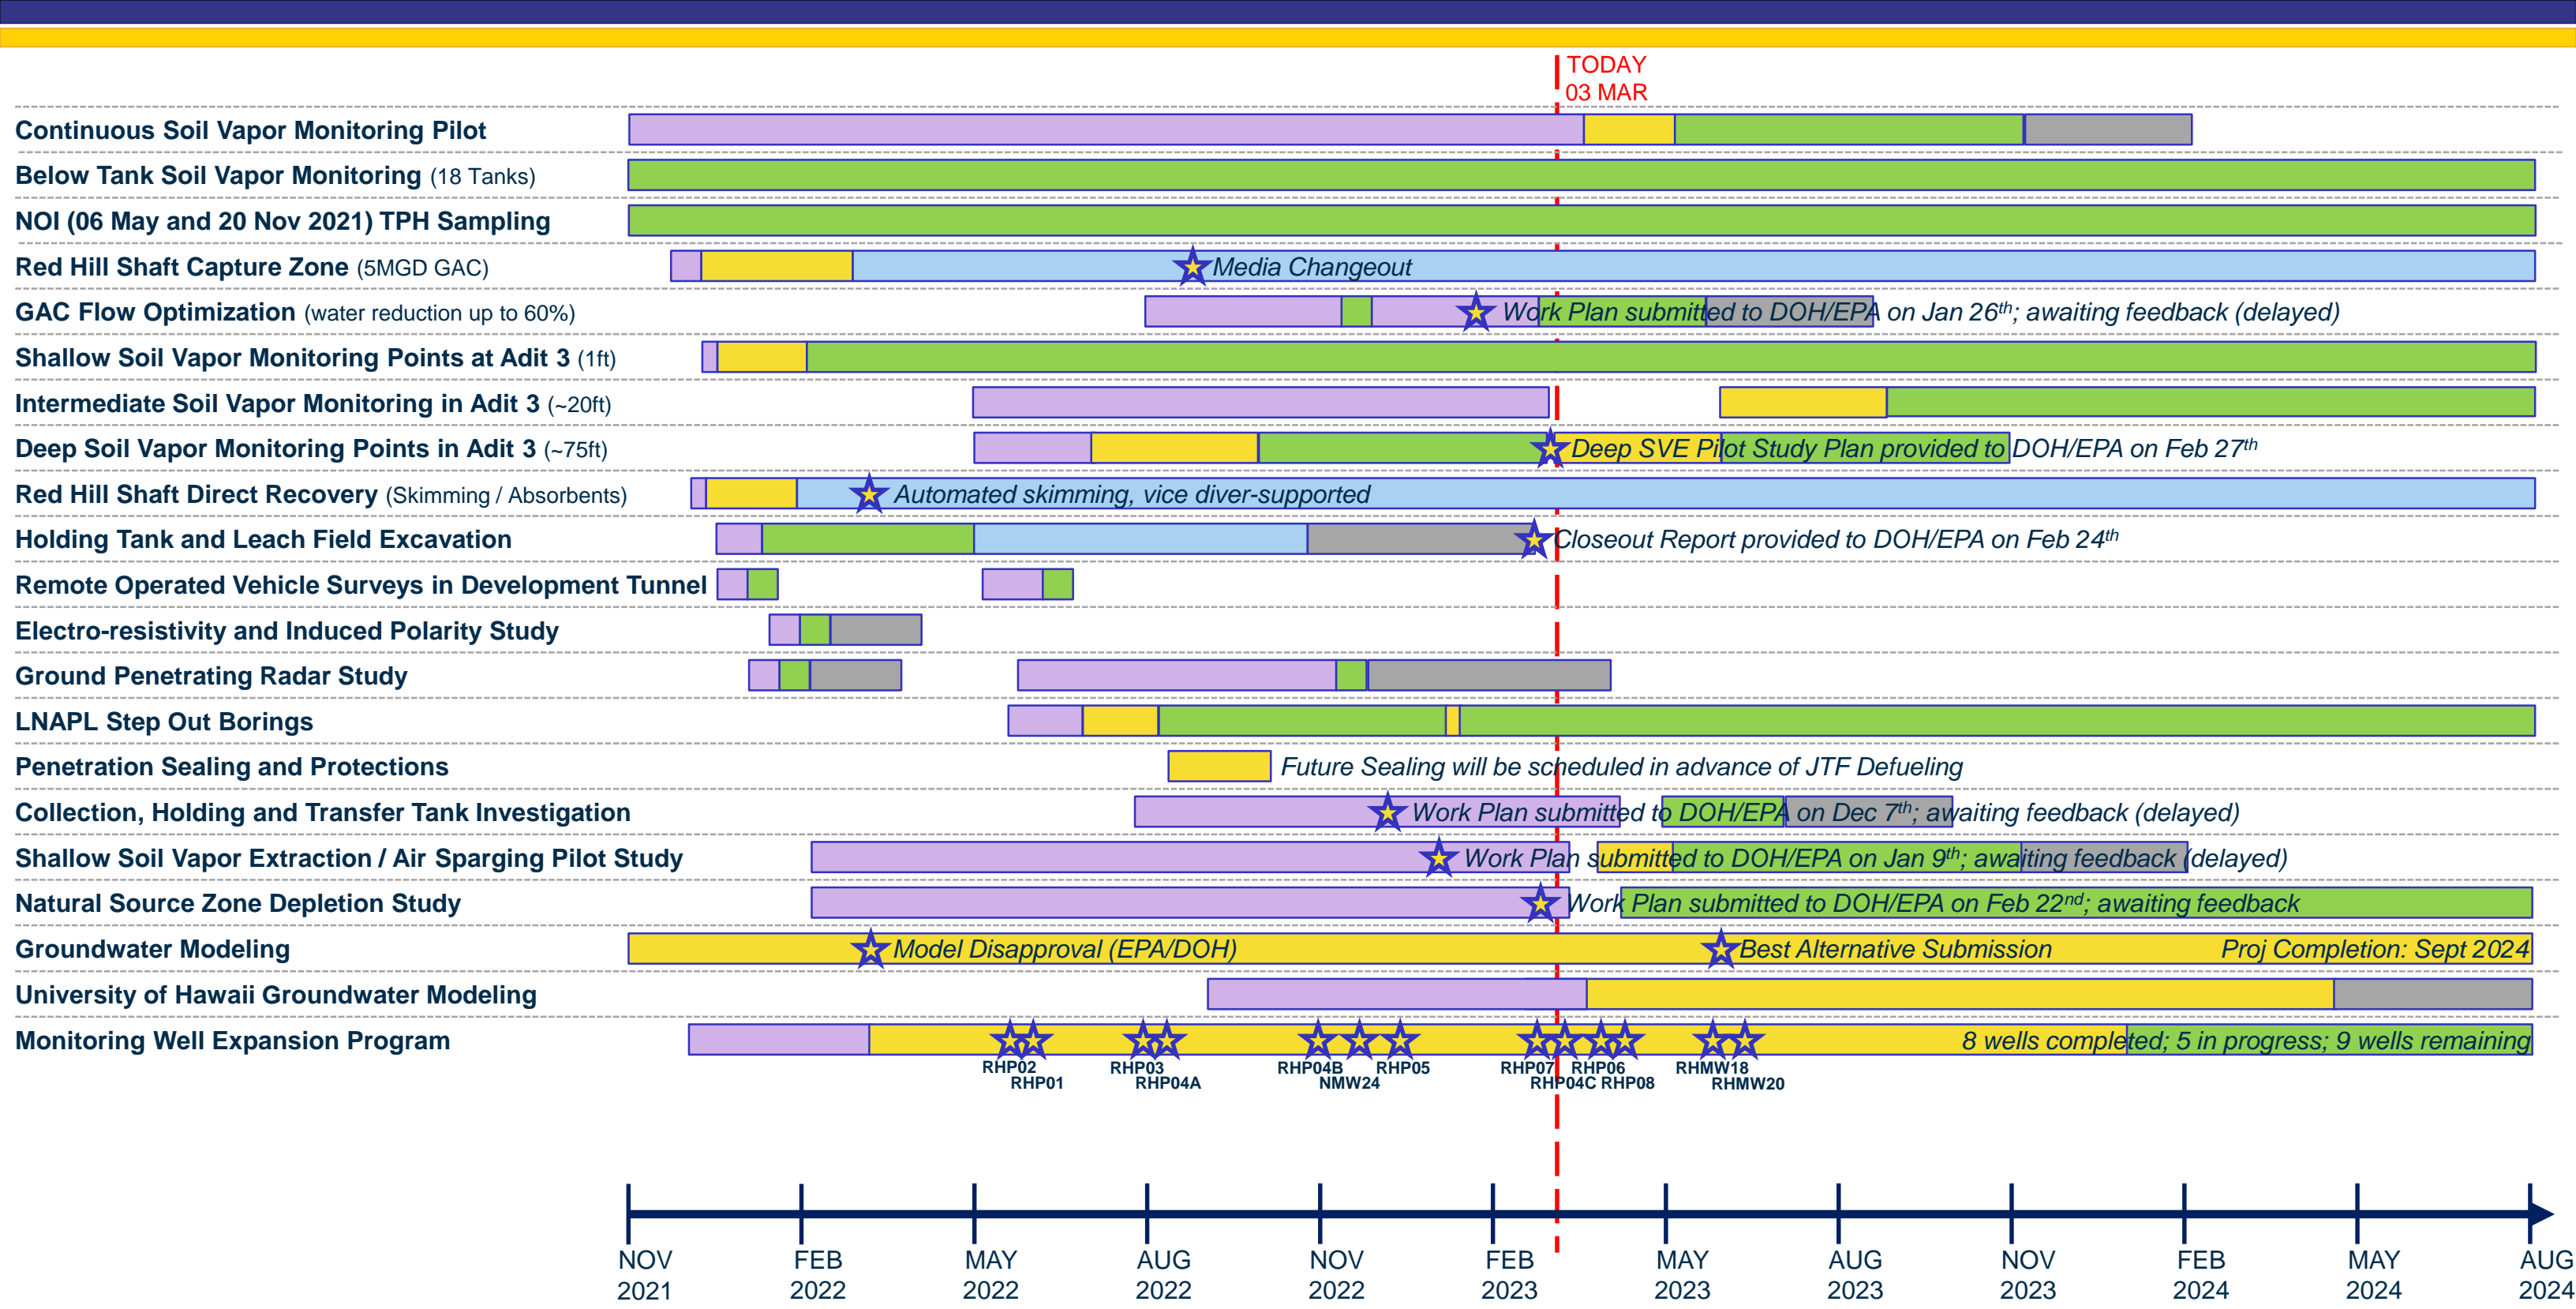

Red Hill Remediation Actions Schedule

** Subject to change – dependent on predecessor activity progress, environmental permitting, real estate agreements and negotiations, resource availabilities, and prior activity data interpretation.