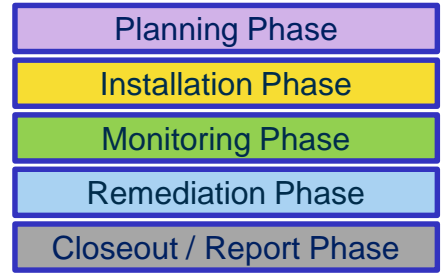

Red Hill Remediation Actions Schedule

** Subject to change – dependent on predecessor activity progress, environmental permitting, real estate agreements and negotiations, resource availabilities, and prior activity data interpretation.